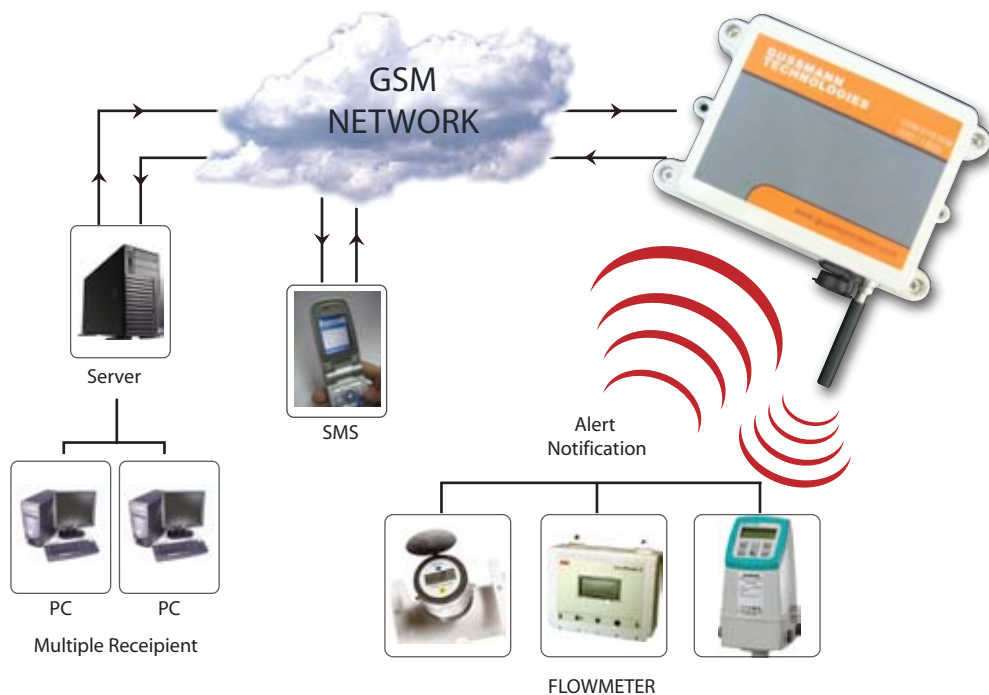

MEGAM07

AUTOMATIC METER READING IN SMS / GPRS

MEGAM is a device which read EM flowmeter / multi function & log data as well as sending data back to PC / Server using SMS / GPRS

Features

- Lithium Ion Battery
- IP 67 Casing
- ABS Casing
- Internal / External GSM
- IP 68 Connection
- Realtime Clock

AUTOMATIC METER READING IN SMS / GPRS

MEGAM is robustly to capture data of flow and pressure in water pipe line distribution. Our product is tested and proven to work in harsh environment such as high humidity region. The tolerance is contributed to our choice of plastic housing material with also compliment additional signal strength.

TECHNICAL SPECIFICATION :

- GSM Unit**
 - GSM 900 Mhz (2 Watts) Class 4
 - GSM 1800 Mhz (1 Watts) Class 1
- Current Consumption**
 - Mode at EGSM 900/1800 - 10mA/10mA
- Stand By**
 - 50 Sec (time and almanac is valid)
- Input**
 - 4 Active high or 2 Active Low
- Output**
 - 2 Relay output
- Operating Temperature**
 - -20° C to +55° C
- Backup Battery**
 - 3.6V Lithium Ion (standard mobile phone battery)
- Antenna**
 - 50 Ohm External Antenna (FME Male Coaxial Connector)
- Electrical Characteristic**
 - Operating Voltage 12V – 24V DC
- Dimension**
 - 80mm x 100mm x 35mm
- Enclosure**
 - ABS Plastic

Our product comes in two GSM mode, SMS or GPRS to cater our client demand.

REAL TIME

Abnormal situation such as leakage or burst in distribution network require early warning data this our system are designed to be able to transmit event 'on live mode' when required. This can be done with additional power supply installation of solar panel.